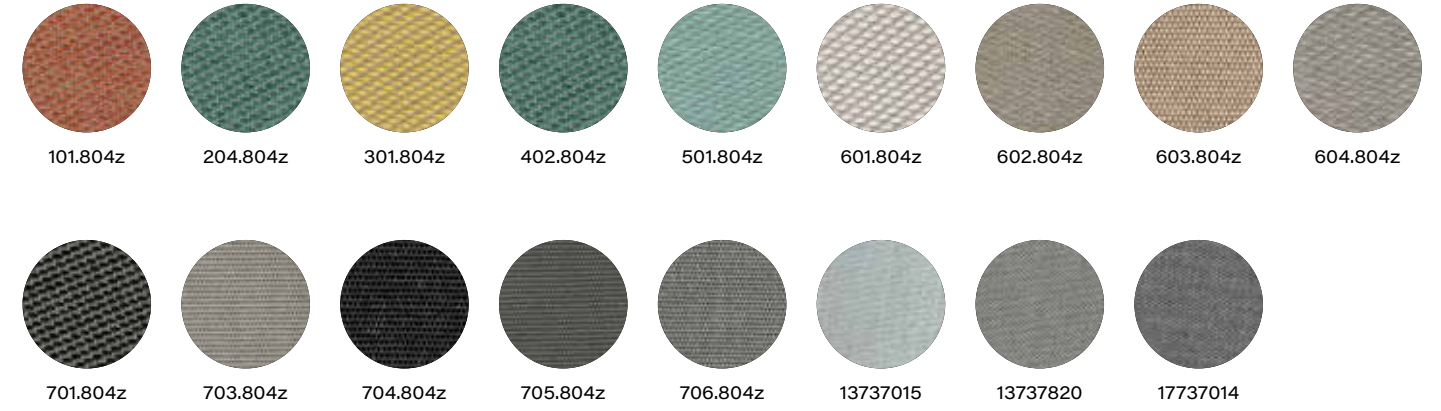

fabrics

AXROMA suitable for upholstery and cushions