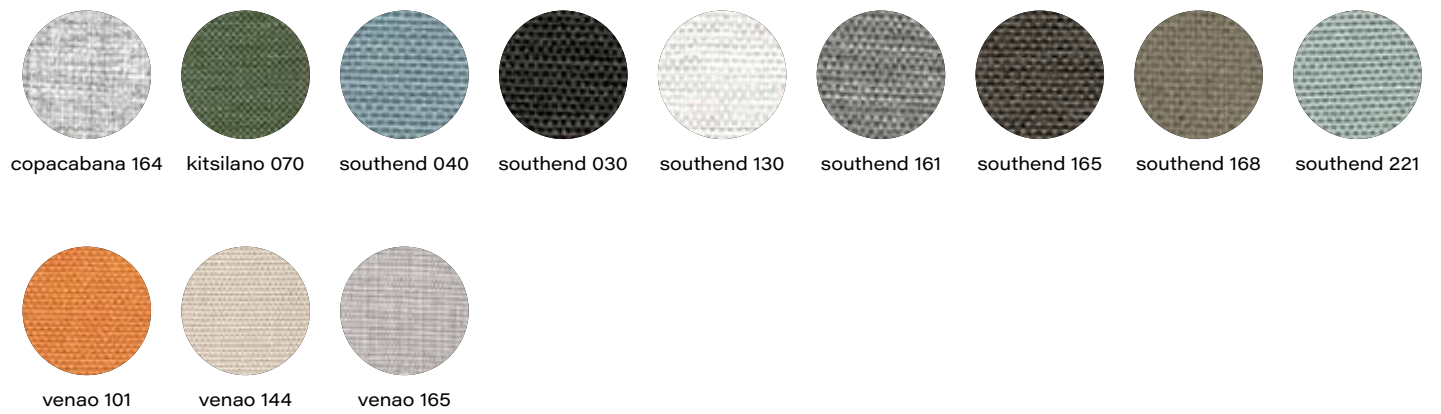

SUNPROOF suitable for upholstery and cushions